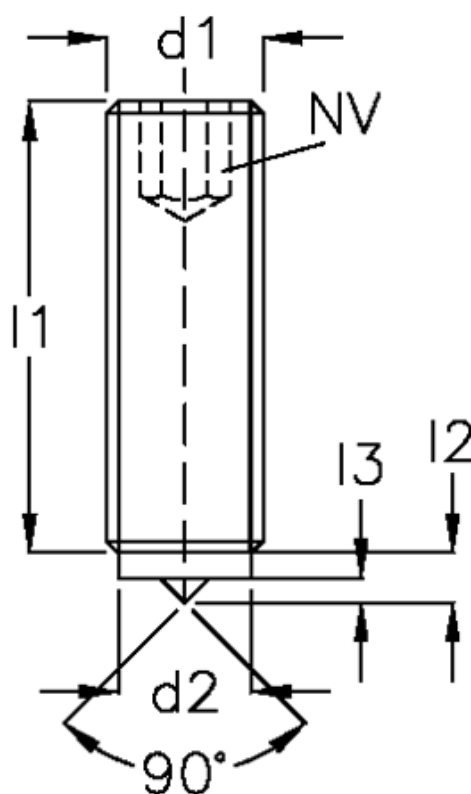

Article number: 20032609

Description: E+G Grub screw
GN 913.2-M5-16-B

Measures

$d1 = M5$

$d2 = 3$

$l1 = 16$

$l2 = 1.0$

$l3 = 0.5$

$NV = 2.5$